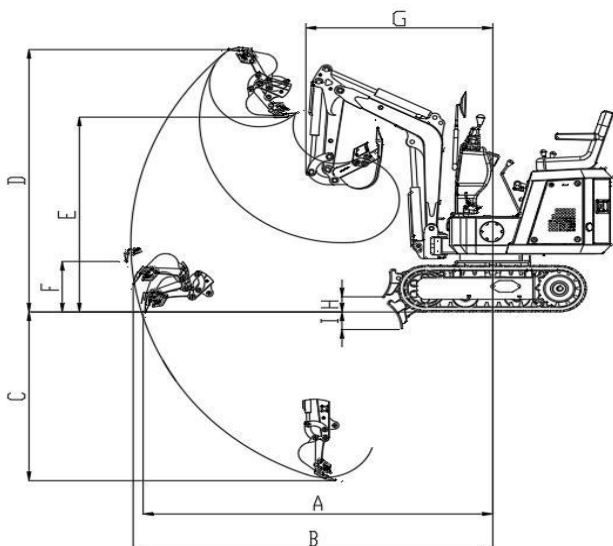

## TRACKED MINI EXCAVATOR TECHNICAL DATAS

*All rights reserved. No part of this publication may be reproduced in any form, without prior permission from DELEKS®. All references in this publication to operating weights, sizes, capacities and other performance measurements are provided for guidance only and may vary. DELEKS® reserves the right to change specifications without notice. Illustrations and specifications shown may include optional equipment and accessories. All images are correct at time of print. The DELEKS logo is a registered trademark of Deleks Srl.*

a Wheelbase	807mm
b Total Track Length	1117mm
c Platform Ground Clearance	406mm
d Platform Tail End Swing Radius	730mm
e Chassis Width	700mm
f Track Width	150mm
g Track Height	320mm
h Transport Length (Boom Standing/Low)	1818/2785mm
i Seat to Ground Height	1390mm
j Overall Vehicle Height	1711 / 2200mm
m Head Swing Left	65°
n Head Swing Right	50°
Bulldozer blade telescopic dimensions are the same as chassis width	

Performance / parameters		
Machine weight	665kg	
Bucket capacity	0.015m <sup>3</sup>	
Working device type	backhoe	
Engine	Model	LONCIN 302
	Displacement	302CC
	Rated power/speed	6.8Kw/3600r/min
	Max torque	20.3N.m/2500r/min
Speed	Max speed	2.0km/h
	Swing speed	6.5rpm
	Max climbing ability	30°
Track	Ground pressure ratio	25.4KPa
	Material	rubber tracks
	Screw adjustment	
Hydraulic and fluid capacity	Pump type	Gear pumps
	Work pressure	16MPa
	Flow	21.6L/min
	Hydraulic oil tank capacity	12L
	Fuel tank capacity	6L

A Max ground digging radius	2250mm
B Max digging radius	2342mm
C Max digging depth	1250mm
D Max digging height	2107mm
E Max dumping height	1442mm
F Max vertical digging depth	880mm
G Min swing radius	1112mm
H Max dozer blade lift height	96mm
I Max dozer blade digging depth	116mm