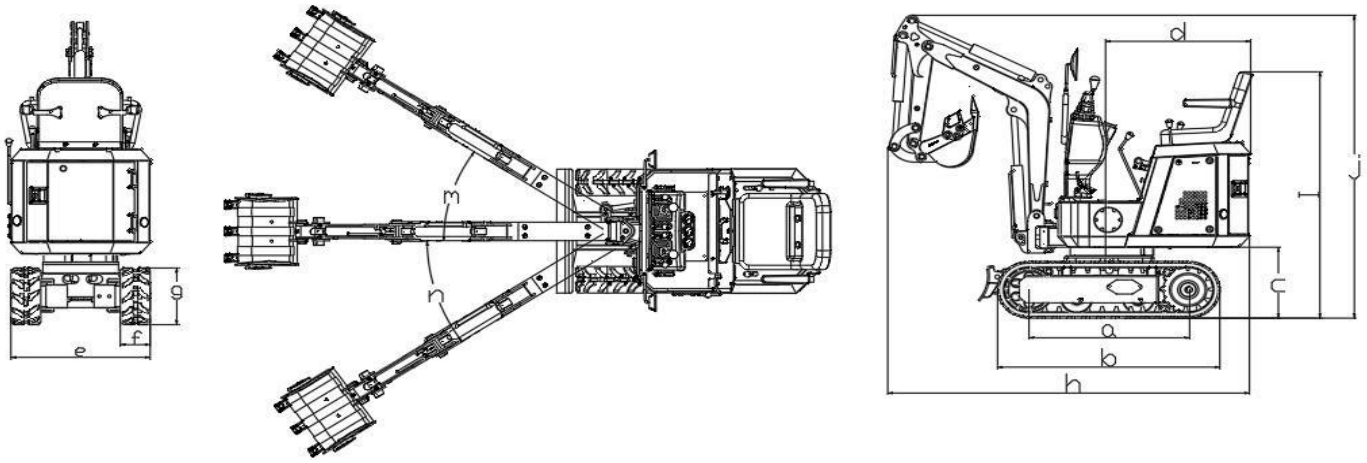

## TRACKED MINI EXCAVATOR TECHNICAL DATAS

*All rights reserved. No part of this publication may be reproduced in any form, without prior permission from DELEKS®. All references in this publication to operating weights, sizes, capacities and other performance measurements are provided for guidance only and may vary. DELEKS® reserves the right to change specifications without notice. Illustrations and specifications shown may include optional equipment and accessories. All images are correct at time of print. The DELEKS logo is a registered trademark of Deleks Srl.*

a Wheelbase	807mm
b Total Track Length	1117mm
c Platform Ground Clearance	406mm
d Platform Tail End Swing Radius	730mm
e Chassis Width	700mm
f Track Width	150mm
g Track Height	320mm
h Transport Length (Boom Standing/Low)	1818/2785mm
i Seat to Ground Height	1390mm
j Overall Vehicle Height	1711 / 2200mm
m Head Swing Left	65°
n Head Swing Right	50°
Bulldozer blade telescopic dimensions are the same as chassis width	

Performance / parameters		
Machine weight	665kg	
Bucket capacity	0.015m <sup>3</sup>	
Working device type	backhoe	
Engine	Model	LONCIN 302
	Displacement	302CC
	Rated power/speed	6.8Kw/3600r/min
	Max torque	20.3N.m/2500r/min
Speed	Max speed	2.0km/h
	Swing speed	6.5rpm
	Max climbing ability	30°
Track	Ground pressure ratio	25.4KPa
	Material	rubber tracks
	Screw adjustment	
Hydraulic and fluid capacity	Pump type	Gear pumps
	Work pressure	16MPa
	Flow	21.6L/min
	Hydraulic oil tank capacity	12L
	Fuel tank capacity	6L

A Max ground digging radius	2250mm
B Max digging radius	2342mm
C Max digging depth	1250mm
D Max digging height	2107mm
E Max dumping height	1442mm
F Max vertical digging depth	880mm
G Min swing radius	1112mm
H Max dozer blade lift height	96mm
I Max dozer blade digging depth	116mm